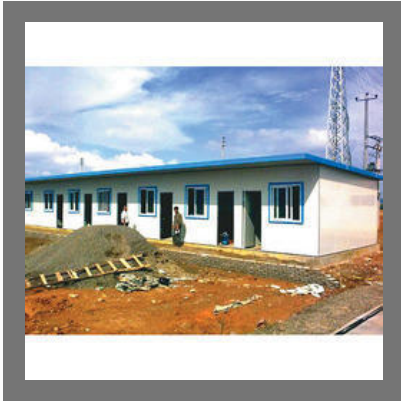

PORTABLE CABINS

Portable Site Office Cabin